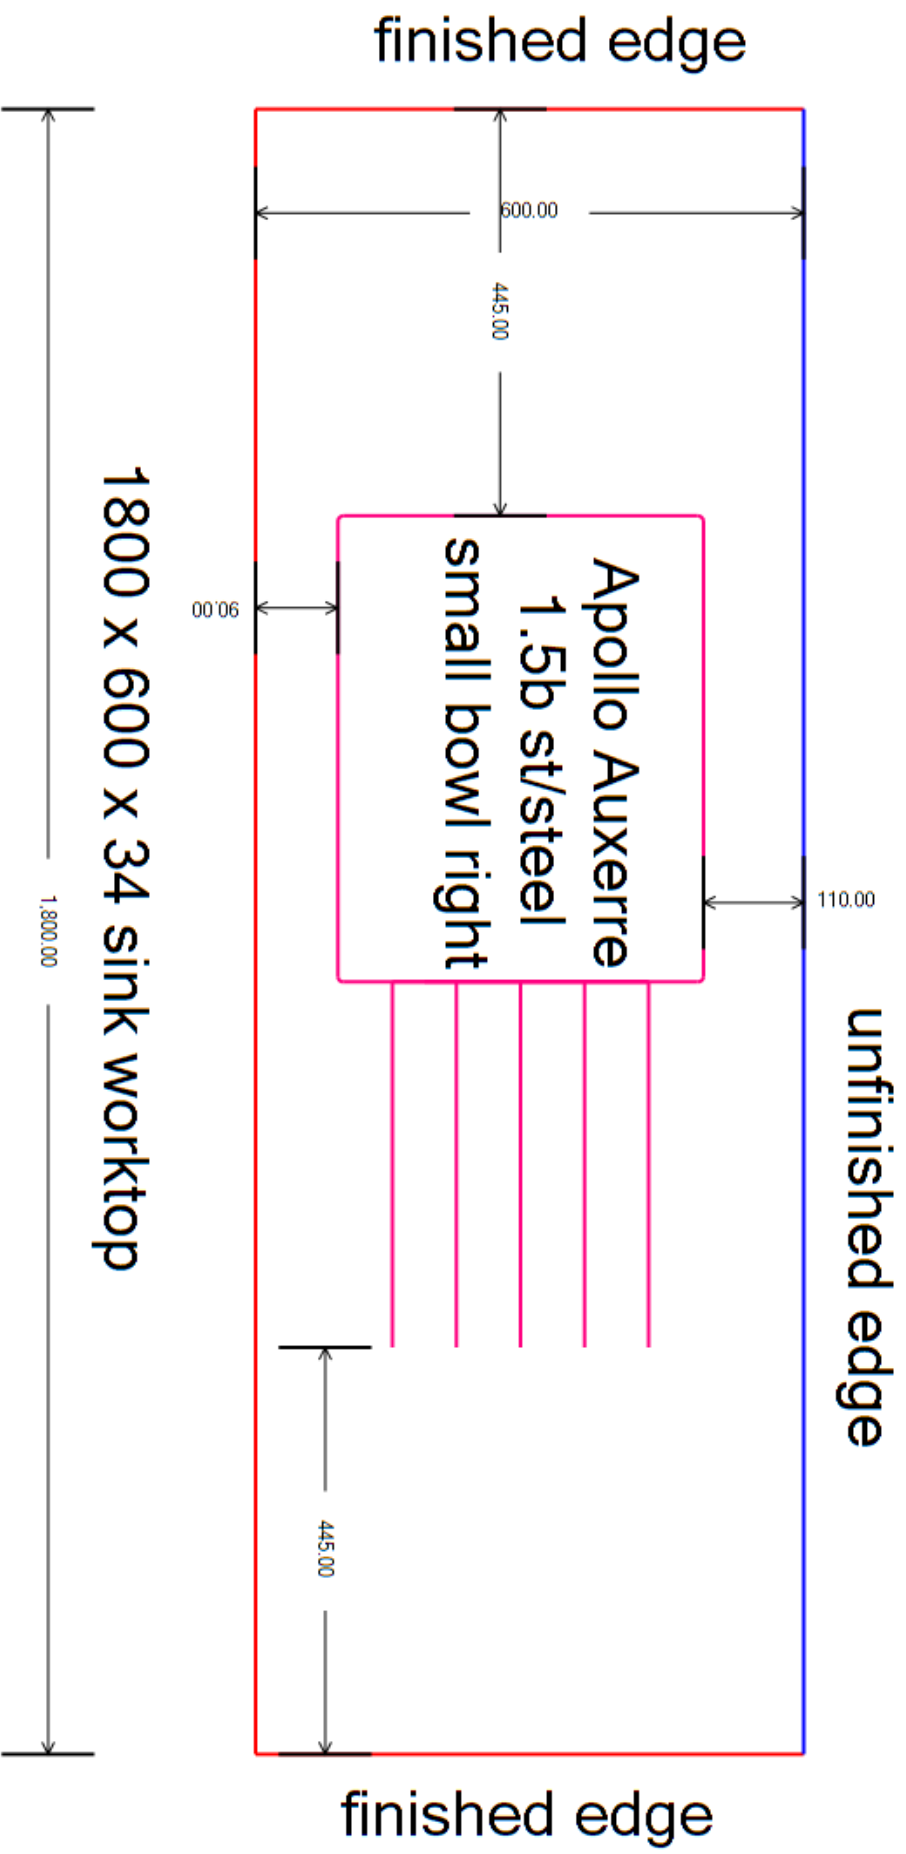

Red - double pencil edge
 Blue - unfinished edge
 Black - text

NOTES:		SINK INFORMATION:		COOKTOP INFO:		JOB SPECIFICATIONS:			
BRAND:		BRAND:		STONE COLOR:		Templated By:		Date: 1/8/2021	
MODEL#:		MODEL#:		THICKNESS:		Job Name: Apollo Magna worktop		Date:	
DROP-IN: [] UNDERMNT: []		CUT-OUT SIZE:		EDGE TYPE:		Technical drawings		Date:	
FAUCET INFORMATION:		JOB #:		JOB NAME: Apollo Magna worktop		Approved By:		Date:	
# OF HOLES:		JOB #:		JOB #:		Dealer/Client Approved		Sheet Nr: 2 Of 9	

finished edge

finished edge

Blue - unfinished edge
Red - double pencil edge
Black - text

NOTES:

SINK INFORMATION:		COOKTOP INFO:		JOB SPECIFICATIONS:			
BRAND:		BRAND:		STONE COLOR:		Templated By:	Date: 1/8/2021
MODEL#:		MODEL#:		THICKNESS:		Approved By:	Date:
DROP-IN: <input type="checkbox"/>	UNDERMNT: <input type="checkbox"/>	CUT-OUT SIZE:		EDGE TYPE:		Technical drawings	Date:
FAUCET INFORMATION:		JOB #:		JOB NAME: Apollo Magna work		Dealer/Client Approved	Sheet Nr: 3 Of 9
# OF HOLES:							

finished edge
 1800 x 600 x 34 sink worktop

solid surface white single and half bowl

Red - double pencil edge
 Blue - unfinished edge
 Black - text
 magenta - polished sink and drainers

NOTES:		SINK INFORMATION:		COOKTOP INFO:		JOB SPECIFICATIONS:			
BRAND:		BRAND:		STONE COLOR:		Templated By:		Date: 1/8/2021	
MODEL#:		MODEL#:		THICKNESS:		Edge Type:		Date:	
DROP-IN: [] UNDERMNT: []		CUT-OUT SIZE:		JOB NAME: Apollo Magna worktop		Operator: Technical drawings		Date:	
FAUCET INFORMATION:		JOB #:		JOB #:		Approved By:		Date:	
# OF HOLES:		JOB #:		JOB #:		Dealer/Client Approved		Sheet Nr: 9 Of 9	