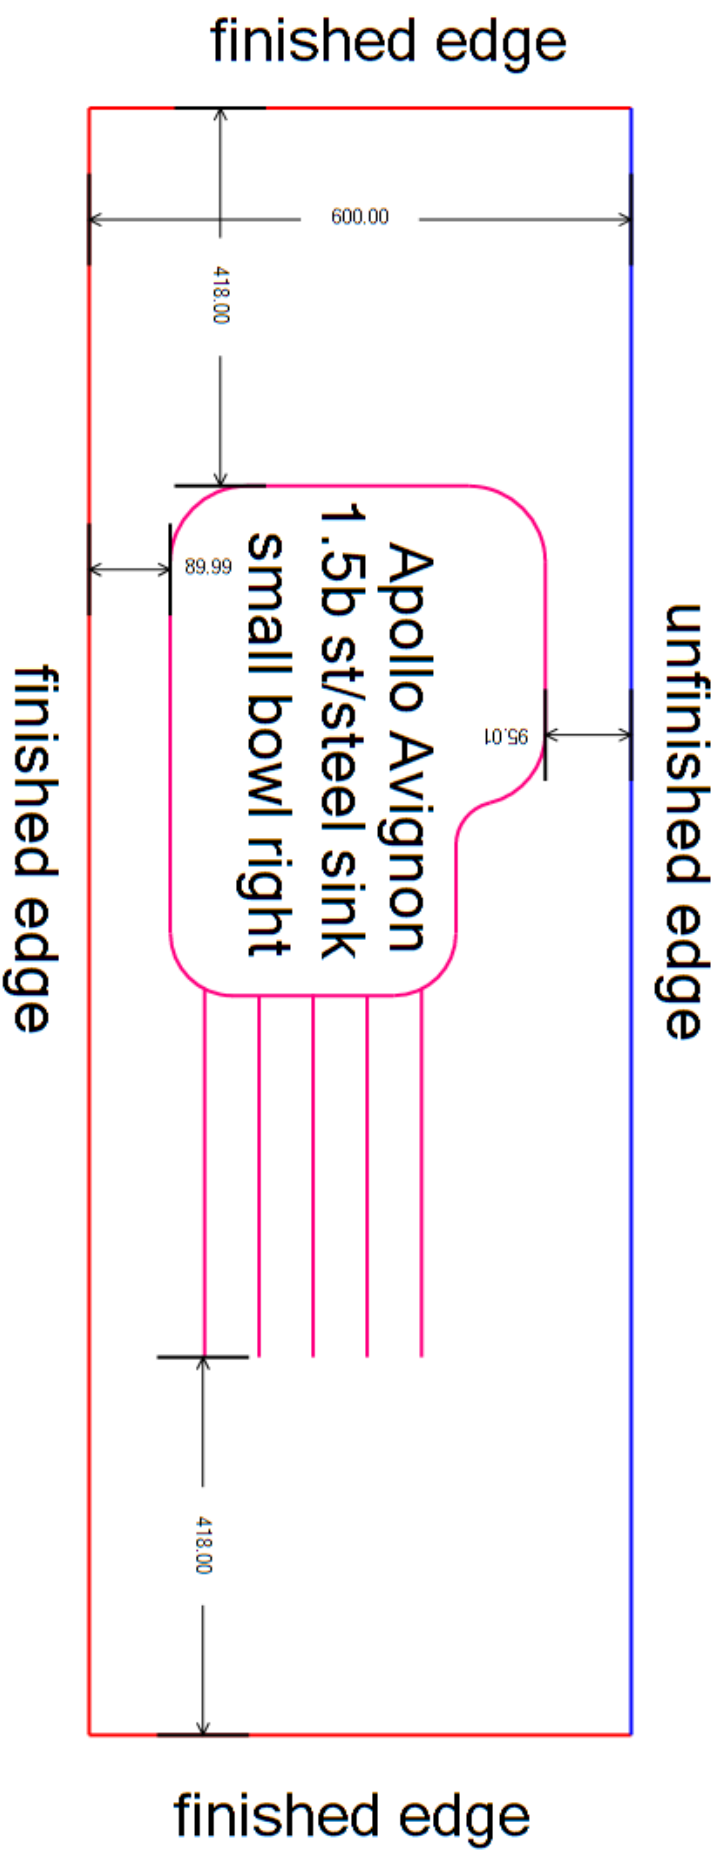

Red - double pencil edge
Blue - unfinished edge
magenta - polished sink and drainers
Black - text

NOTES:		SINK INFORMATION:		COOKTOP INFO:		JOB SPECIFICATIONS:			
BRAND:		BRAND:		STONE COLOR:		THICKNESS:		Templated By:	
MODEL#:		MODEL#:		EDGE TYPE:		JOB NAME: Apollo Magna worktop		Approved By:	
DROP-IN: [ ] UNDERMNT: [ ]		CUT-OUT SIZE:		JOB #:		Operator: Technical drawings		Date: 1/8/2021	
FAUCET INFORMATION:						Dealer/Client Approved		Date:	
# OF HOLES:								Date:	
								Sheet Nr: 6 Of 9