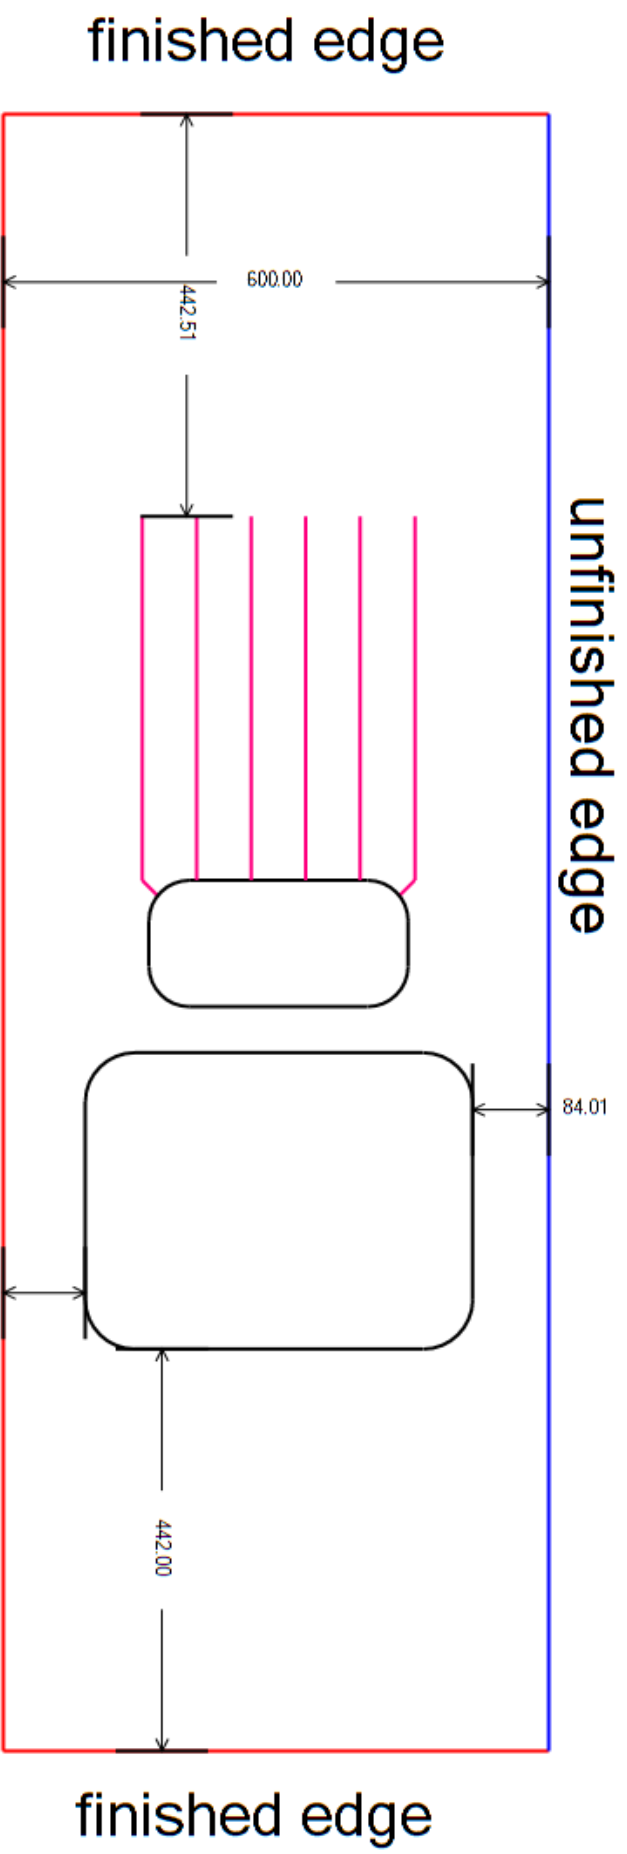

Red - double pencil edge
 Blue - unfinished edge
 magenta - polished sink and drainers
 Black - text

NOTES:		SINK INFORMATION:		COOKTOP INFO:		JOB SPECIFICATIONS:			
BRAND:		BRAND:		STONE COLOR:		THICKNESS:		Templated By:	
MODEL#:		MODEL#:		EDGE TYPE:		JOB NAME: Apollo Magna worktop		Approved By:	
DROP-IN: [] UNDERMNT: []		CUT-OUT SIZE:		JOB #:		Operator: Technical drawings		Date: 1/8/2021	
FAUCET INFORMATION:						Dealer/Client Approved		Date:	
# OF HOLES:								Date:	
								Sheet Nr: 6 Of 9	

Red - double pencil edge
 Blue - unfinished edge
 magenta - polished sink and drains
 Black - text

NOTES:		SINK INFORMATION:		COOKTOP INFO:		JOB SPECIFICATIONS:			
BRAND:		BRAND:		STONE COLOR:		THICKNESS:		Templated By:	
MODEL#:		MODEL#:		EDGE TYPE:		JOB NAME: Apollo Magna worktop		Approved By:	
DROP-IN: [] UNDERMNT: []		CUT-OUT SIZE:		JOB #:		of 17 Technical drawings		Date: 1/8/2021	
FAUCET INFORMATION:						Dealer/Client Approved		Date:	
# OF HOLES:								Date:	
								Sheet Nr: 7 Of 9	

finished edge
 1800 x 600 x 34 sink worktop

solid surface white single and half bowl

Red - double pencil edge
 Blue - unfinished edge
 Black - text
 magenta - polished sink and drainers

NOTES:		SINK INFORMATION:		COOKTOP INFO:		JOB SPECIFICATIONS:			
BRAND:		BRAND:		STONE COLOR:		Templated By:		Date: 1/8/2021	
MODEL#:		MODEL#:		THICKNESS:		Edge Type:		Date:	
DROP-IN: [] UNDERMNT: []		CUT-OUT SIZE:		JOB NAME: Apollo Magna worktop		Operator: Technical drawings		Date:	
FAUCET INFORMATION:		JOB #:		JOB #:		Approved By:		Date:	
# OF HOLES:		JOB #:		JOB #:		Dealer/Client Approved		Sheet Nr: 9 Of 9	