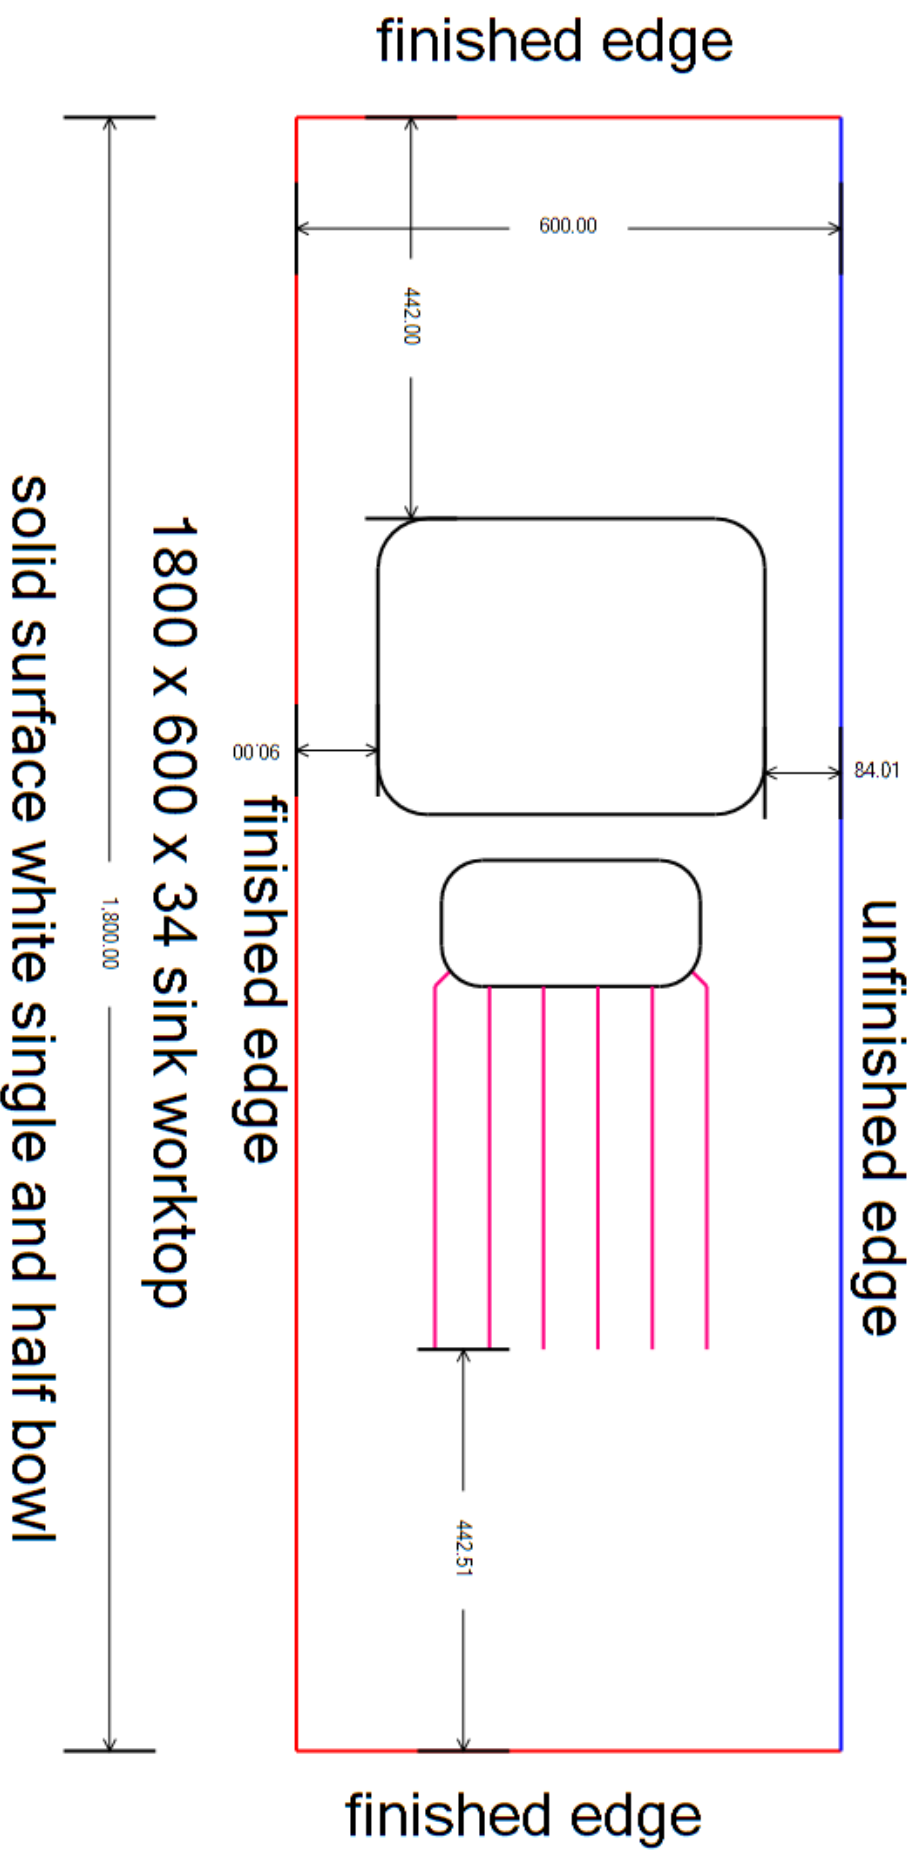

Red - double pencil edge
Blue - unfinished edge
Black - text
magenta - polished sink and drainers

NOTES:		SINK INFORMATION:		COOKTOP INFO:		JOB SPECIFICATIONS:			
BRAND:		BRAND:		STONE COLOR:		THICKNESS:		Templated By:	
MODEL#:		MODEL#:		EDGE TYPE:		JOB NAME: Apollo Magna worktop		Approved By:	
DROP-IN: [ ] UNDERMNT: [ ]		CUT-OUT SIZE:		JOB #:		Technical drawings		Date: 1/8/2021	
FAUCET INFORMATION:						Dealer/Client Approved		Date:	
# OF HOLES:								Sheet Nr: 8 Of 9