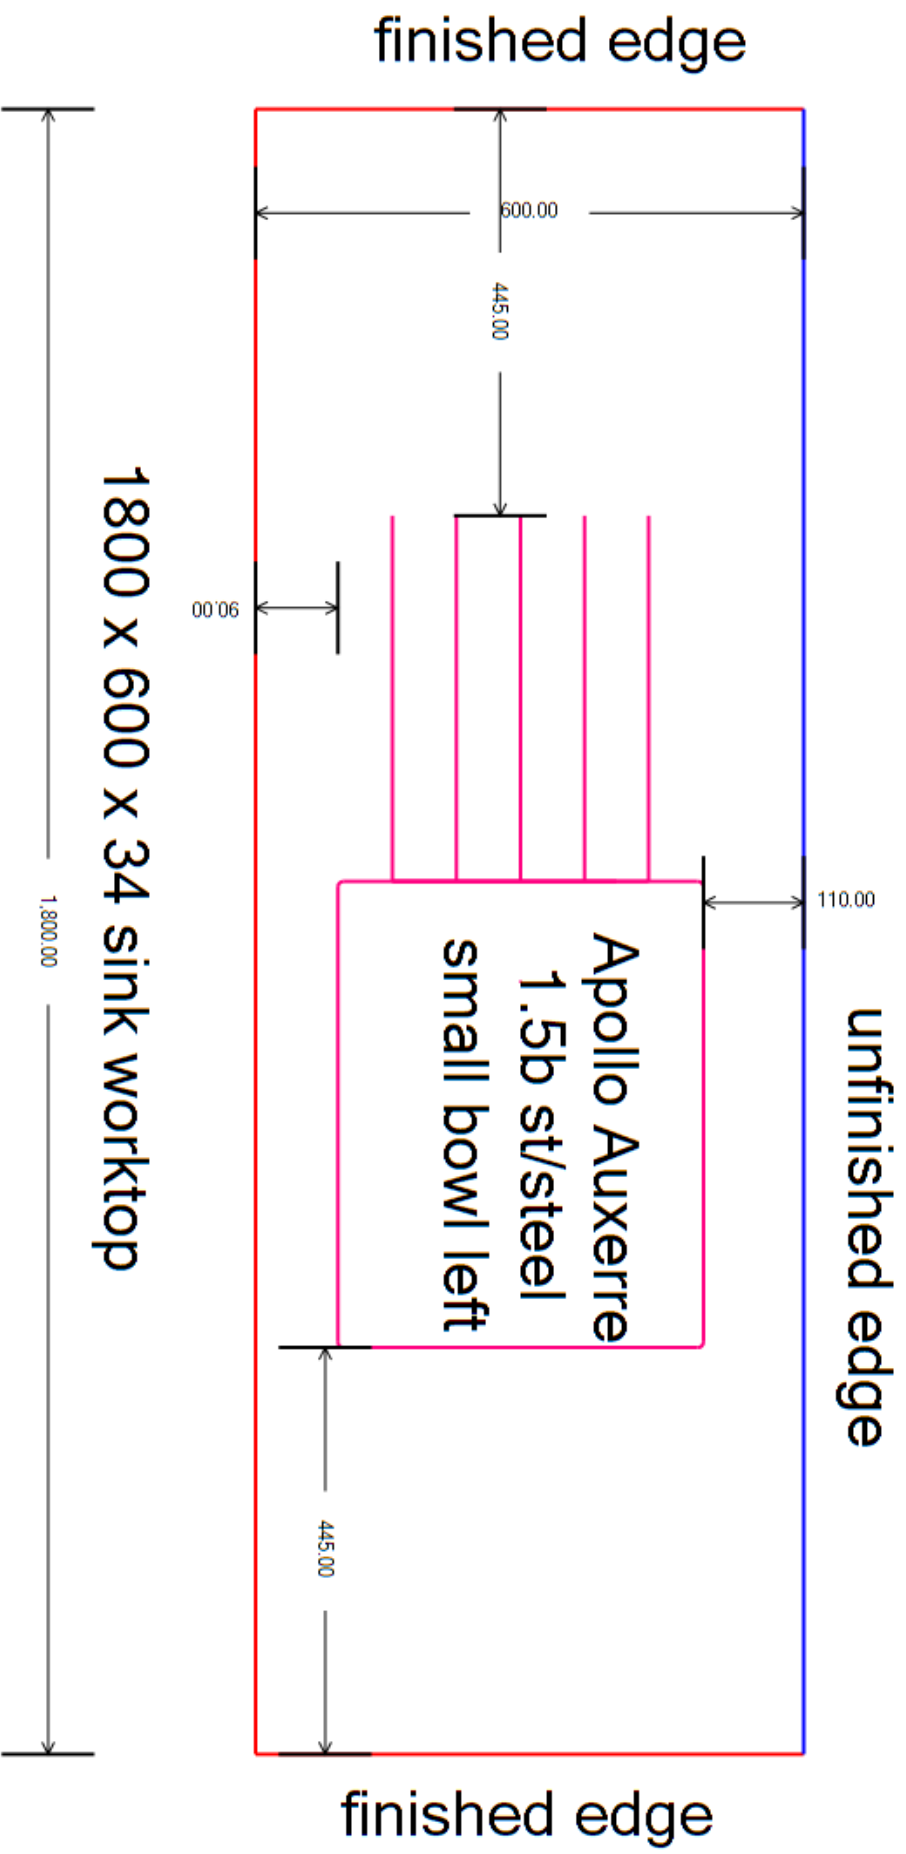

finished edge

finished edge

Blue - unfinished edge
Red - double pencil edge
Black - text

NOTES:

SINK INFORMATION:		COOKTOP INFO:		JOB SPECIFICATIONS:			
BRAND:		BRAND:		STONE COLOR:		Templated By:	Date: 1/8/2021
MODEL#:		MODEL#:		THICKNESS:		Approved By:	Date:
DROP-IN: <input type="checkbox"/>	UNDERMNT: <input type="checkbox"/>	CUT-OUT SIZE:		EDGE TYPE:		Technical drawings	Date:
FAUCET INFORMATION:		JOB #:		JOB NAME: Apollo Magna work		Dealer/Client Approved	Sheet Nr: 3 Of 9
# OF HOLES:							

Red - double pencil edge
 Blue - unfinished edge
 magenta - polished sink and drainers
 Black - text

NOTES:		SINK INFORMATION:		COOKTOP INFO:		JOB SPECIFICATIONS:			
BRAND:		BRAND:		STONE COLOR:		THICKNESS:		Templated By:	
MODEL#:		MODEL#:		EDGE TYPE:		JOB NAME: Apollo Magna worktop		Approved By:	
DROP-IN: [] UNDERMNT: []		CUT-OUT SIZE:		JOB #:		Technical drawings		Date: 1/8/2021	
FAUCET INFORMATION:						Dealer/Client Approved		Date:	
# OF HOLES:								Sheet Nr: 4 Of 9	

finished edge
 1800 x 600 x 34 sink worktop

solid surface white single and half bowl

Red - double pencil edge
 Blue - unfinished edge
 Black - text
 magenta - polished sink and drainers

NOTES:		SINK INFORMATION:		COOKTOP INFO:		JOB SPECIFICATIONS:			
BRAND:		BRAND:		STONE COLOR:		Templated By:		Date: 1/8/2021	
MODEL#:		MODEL#:		THICKNESS:		Edge Type:		Date:	
DROP-IN: [] UNDERMNT: []		CUT-OUT SIZE:		JOB NAME: Apollo Magna worktop		Operator: Technical drawings		Date:	
FAUCET INFORMATION:		JOB #:		JOB #:		Approved By:		Date:	
# OF HOLES:		JOB #:		JOB #:		Dealer/Client Approved		Sheet Nr: 9 Of 9	