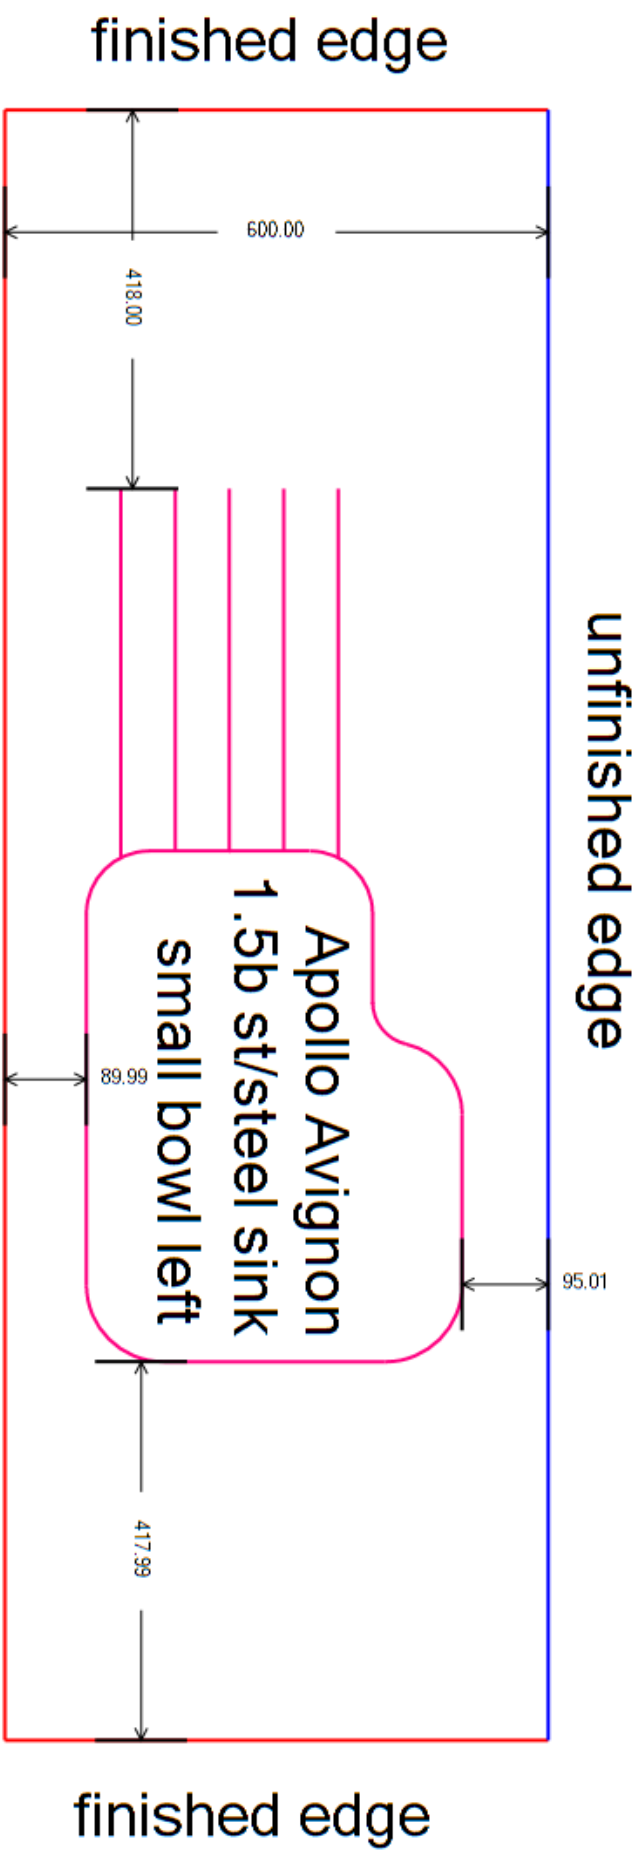

Red - double pencil edge
Blue - unfinished edge
magenta - polished sink and drains
Black - text

NOTES:		SINK INFORMATION:		COOKTOP INFO:		JOB SPECIFICATIONS:			
BRAND:		BRAND:		STONE COLOR:		THICKNESS:		Templated By:	
MODEL#:		MODEL#:		EDGE TYPE:		JOB NAME: Apollo Magna worktop		Approved By:	
DROP-IN: [ ] UNDERMNT: [ ]		CUT-OUT SIZE:		JOB #:		of 17 Technical drawings		Date: 1/8/2021	
FAUCET INFORMATION:						Dealer/Client Approved		Date:	
# OF HOLES:								Date:	
								Sheet Nr: 7 Of 9